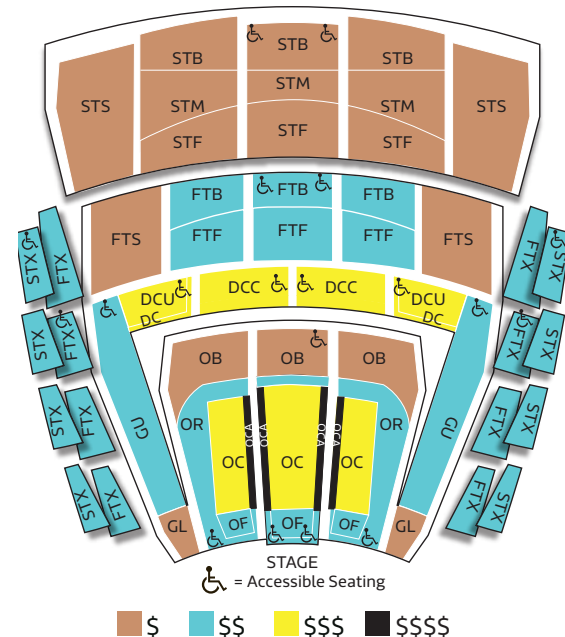

IN PERSON 1020 John Street, Seattle, WA 98109

2016/17 FOUR-OPERA SEASON TICKET PACKAGE PRICES

	BRAVO! MEMBER ^{††}							STUDENT [†]					
	SATURDAY			SUNDAY MATINEE	WEDNESDAY		FRIDAY	SATURDAY	WED	FRIDAY	SUNDAY MATINEE	FRIDAY	
	OPENING	SECOND	THIRD		FIRST	SECOND		OPENING	THIRD	FIRST			
<i>Count Ory</i>	6-Aug	13-Aug	20-Aug	7-Aug	10-Aug	17-Aug	19-Aug	6-Aug	20-Aug	10-Aug	19-Aug	7-Aug	19-Aug
<i>Hansel & Gretel</i>	15-Oct	22-Oct	29-Oct	16-Oct	19-Oct	26-Oct	28-Oct	15-Oct	29-Oct	19-Oct	28-Oct	16-Oct	28-Oct
<i>La traviata</i>	14-Jan	21-Jan	28-Jan	15-Jan	18-Jan	25-Jan	27-Jan	14-Jan	28-Jan	18-Jan	27-Jan	15-Jan	27-Jan
<i>Katya Kabanova</i>	25-Feb	4-Mar	11-Mar	26-Feb	1-Mar	8-Mar	10-Mar	25-Feb	11-Mar	1-Mar	10-Mar	26-Feb	10-Mar
<i>The Magic Flute</i>	6-May	13-May	20-May	7-May	10-May	17-May	19-May	6-May	20-May	10-May	19-May	7-May	19-May
Second Tier Side/Back (STS/STB)		\$157		\$159	\$153		\$158	\$134	\$130	\$134	\$135	\$134	
Second Tier Middle (STM)		\$200		\$194	\$188		\$198	\$171	\$160	\$171	\$166	\$171	
Gallery Lower (GL)		\$252		\$242	\$236		\$248	\$213	\$199	\$213	\$205	\$213	
Orchestra Back (OB)		\$287		\$275	\$269		\$281	\$243	\$228	\$243	\$234	\$243	
First Tier Side (FTS)		\$287		\$275	\$269		\$281	\$243	\$228	\$243	\$234	\$243	
Second Tier Front (STF)		\$252		\$242	\$236		\$248	\$213	\$199	\$213	\$205	\$213	
First Tier Back (FTB)		\$347		\$323	\$317		\$335	\$292	\$268	\$292	\$272	\$292	
Second Tier Box (STX)		\$275		\$242	\$254		\$248	\$232	\$215	\$213	\$205	\$213	
Orchestra Front (OF)		\$347		\$323	\$317		\$335	\$292	\$268	\$292	\$272	\$292	
Orchestra (OR)		\$347		\$323	\$317		\$335	\$292	\$268	\$292	\$272	\$292	
First Tier Front (FTF)		\$347		\$323	\$317		\$335	\$292	\$268	\$292	\$272	\$292	
Gallery Upper (GU)		\$347			\$317		\$335	\$292	\$268	\$292	\$272	\$292	
First Tier Box (FTX)		\$347		\$323	\$317		\$335	\$292	\$268	\$292	\$272	\$292	
Gallery Upper Prime (GUP)		\$412		\$384	\$364		\$400	\$348	\$307	\$348	\$324	\$348	
Orchestra Center (OC)		\$412		\$376	\$370		\$396	\$348	\$313	\$348	\$318	\$348	
Dress Circle Upper (DCU)		\$412		\$376	\$370		\$396	\$348	\$313	\$348	\$318	\$348	
Dress Circle (DC)		\$435		\$400	\$394		\$419						
Dress Circle Center (DCC)		\$412		\$376	\$364		\$396						
Orchestra Center Aisle (OCA)		\$734		\$591	\$678		\$587	\$389	\$357	\$389	\$361	\$389	
♿ Second Tier Back (STB)		\$157			\$163			\$134	\$130	\$134	\$135	\$134	
♿ Second Tier Box (STX)					\$211		\$198	\$171	\$160	\$171	\$166	\$171	
♿ Orchestra Back (OB)								\$243	\$228	\$243	\$234	\$243	
♿ First Tier Back (FTB)		\$287						\$243	\$228	\$243	\$234	\$243	
♿ Gallery Upper (GU)					\$269			\$243	\$228	\$243	\$234	\$243	
♿ First Tier Box (FTX)							\$281	\$243	\$228	\$243	\$234	\$243	
♿ Orchestra (OR)		\$347		\$323	\$317		\$335	\$292	\$268	\$292	\$272	\$292	
♿ Dress Circle Upper (DCU)		\$347			\$317		\$335	\$292	\$268	\$292	\$272	\$292	
♿ Dress Circle Center (DCC)		\$412		\$599	\$370			\$348	\$313	\$348	\$318	\$348	