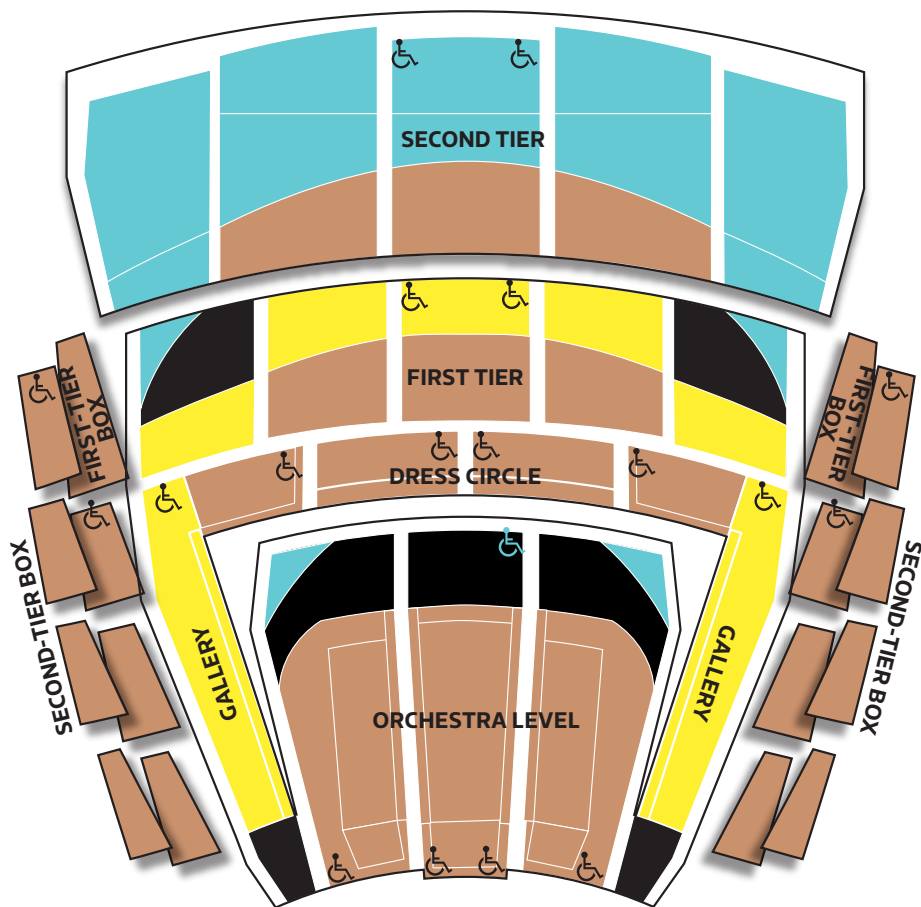

GROUPS HAVE MORE FUN AT SEATTLE OPERA! SAVE 20% OR MORE WITH YOUR GROUP. BUY 10 TICKETS GET THE 11TH FREE!

ASK ABOUT WAYS TO CUSTOMIZE YOUR EXPERIENCE:

Pre-Show Talks
Private Receptions
Pre-Show Dinners
Free Parking

$75 ORCHESTRA LEVEL SEATS AVAILABLE FOR SPECIFIC PERFORMANCES!† LIMITED AVAILABILITY!‡

Call 206.676.5588 or email Debra McKinney at groups@seattleopera.org for the latest pricing and seating availability information.

Group Handling Fee: $15 per order. A 20% deposit is required to make a group reservation. If necessary, you may still add or remove seats from the order, subject to availability. Final balance is due no later than two weeks before performance date.

† $75 orchestra level seating only available on Fridays and select Sundays. ‡ 30% off regularly priced seats once $75 seats are sold out.

Discounts listed are approximate as they are calculated prior to the addition of facility fee and are rounded up to the nearest whole dollar.

EXPERIENCE SEATTLE OPERA WITH YOUR GROUP!

PHONE 206.676.5588 EMAIL GROUPS@SEATTLEOPERA.ORG WWW.SEATTLEOPERA.ORG/GROUPS